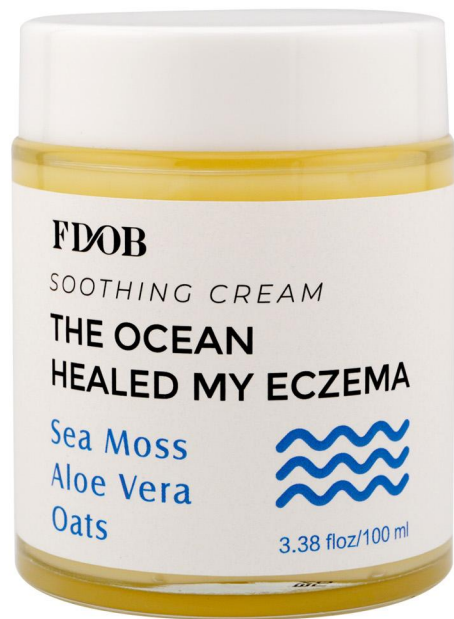

skin care

MSH NIACINAMIDE

SYMWHITE 377

5% PANTHENOL
ACNE CALMING WATER GEL

5X CERAMIDE
BARRIER MOISTURE GEL

TRUFFLE BIOME
SKIN CREAM GEL MOISTURIZER

SOOTHING CREAM

Acne cream

Whitening Cream

Repair face cream

Turmeric Vitamin C
Acne Cream

TALLOW BALM

Butter honey
face cream

Moisturizing and Soothing Toner

Whitening body lotion

Skincare oil